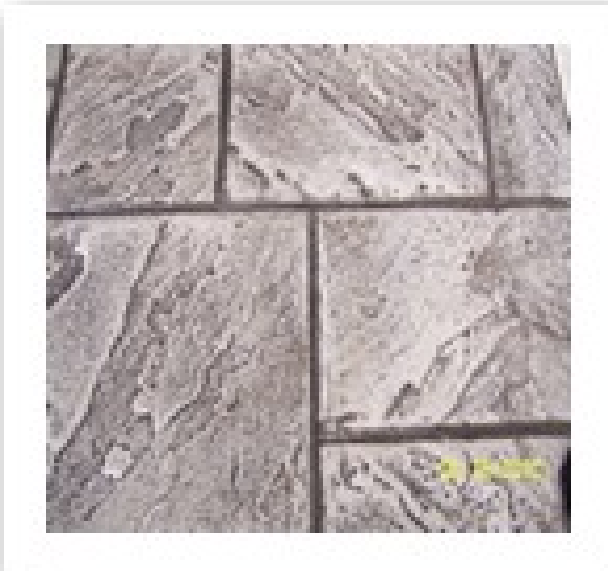

Available Stamp Patterns

Grand Slate

Olde English Sidewalk Slate

Great slate design - looks great in gray or brown!

Large Random Flagstone

Our most popular stone pattern - big stamp set!

Random Flagstone

Notched Olde English Ashlar Slate

Notched Ashlar Slate

River Rock

Like the look of River Rock - this is the pattern!

Flower Rock

Stuck between Flagstone and River Rock - this is the stamp!

Philly Bluestone

Olde English Slate

5' x 5' Slate Skins

A slightly more aggressive slate skin but covers 25 sq. ft. per mat!

5' x 5' Olde English Slate Skins

Seamless Stamp Set that is great for VERY large projects